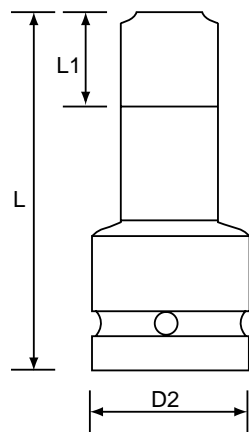

# tri-square (spline) sockets / quick change adaptors

## 1/2" square drive

tri-square (spline) sockets

Part No	Size	D2 mm	L1 mm	L mm	£ Price/Piece
TS08M05	M5	25	7	55	10.00
TS08M06	M6	25	7	55	10.00
TS08M08	M8	25	9	55	10.00
TS08M10	M10	25	9	55	10.00
TS08M12	M12	25	11	55	10.00
TS08M14	M14	25	11	55	12.00
TS08M16	M16	25	13	55	14.00

## quick change adaptors

59

female inch	male inch	D2	L	£ Price/Piece
1/4	1/4	13	35	18.00
3/8	3/8	20	46	20.00
1/2	3/8	25	54	22.00
1/2	1/2	25	60	24.00
3/4	3/4	44	78	40.00
1	1	54	100	60.00

Those who laugh...last