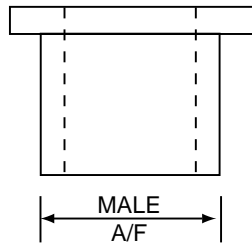

impact sleeves & connectors

reducing sleeve inserts

(square)

F female	M male	L mm	O.D. mm	£ Price/Piece
1/4	1/2	20	17	30.00
3/8	1/2	19	17	30.00
1/2	5/8	22	21	32.00
1/2	3/4	29	26	32.00
3/4	1	33	34	34.00
1	1-1/2	46	50	60.00
1-1/2	2-1/2	50	69	228.00
2-1/2	3-1/2	96	121	266.40

Hexagon sleeve inserts POA

connectors

female/female (square)

female	female	D2 mm	D1 mm	L mm	£ Price/Piece
1/2	1/2	25	25	33	15.00
5/8	1/2	35	30	41	22.00
5/8	5/8	35	35	35	20.00
3/4	1/2	44	30	49	35.00
3/4	5/8	44	35	50	40.00
3/4	3/4	44	44	49	35.00
1"	3/4	54	44	63	85.00
1"	1	54	54	59	75.00
1-1/2	1-1/2	86	86	85	POA

connectors

male/male (square)

male	male	L mm	£ Price/Piece
1/2	1/2	37	10.00
5/8	5/8	40	12.00
3/4	3/4	50	18.00
1"	3/4	55	28.00
1"	1"	90	28.00
1-1/2	1-1/2	90	65.00
2-1/2	2-1/2	100	110.00