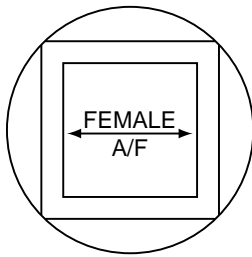

impact sleeves & connectors

reducing sleeve inserts

(square)

F female	M male	L mm	O.D. mm	£ Price/Piece
1/4	1/2	20	17	30.00
3/8	1/2	19	17	30.00
1/2	5/8	22	21	32.00
1/2	3/4	29	26	32.00
3/4	1	33	34	34.00
1	1-1/2	46	50	60.00
1-1/2	2-1/2	50	69	228.00
2-1/2	3-1/2	96	121	266.40

Hexagon sleeve inserts POA

connectors

female/female (square)

female	female	D2 mm	D1 mm	L mm	£ Price/Piece
1/2	1/2	25	25	33	15.00
5/8	1/2	35	30	41	22.00
5/8	5/8	35	35	35	20.00
3/4	1/2	44	30	49	35.00
3/4	5/8	44	35	50	40.00
3/4	3/4	44	44	49	35.00
1"	3/4	54	44	63	85.00
1"	1	54	54	59	75.00
1-1/2	1-1/2	86	86	85	POA

connectors

male/male (square)

male	male	L mm	£ Price/Piece
1/2	1/2	37	10.00
5/8	5/8	40	12.00
3/4	3/4	50	18.00
1"	3/4	55	28.00
1"	1"	90	28.00
1-1/2	1-1/2	90	65.00
2-1/2	2-1/2	100	110.00