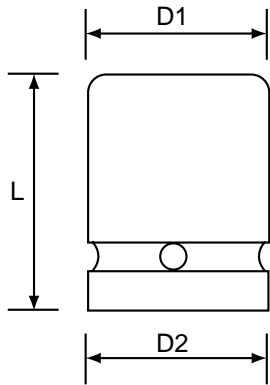

1/4" regular length bit

Drive	Size Tx	L mm	£ Price/Piece
1/4	T10	25	3.50
1/4	T15	25	3.50
1/4	T20	25	3.50
1/4	T25	25	3.50
1/4	T27	25	3.50
1/4	T30	25	3.50
1/4	T40	25	3.50

impact hexagon

hexagon holders
hexagon bits

3/8" - 1/2" - 3/4" - 1 & 1 1/2"

drive holders (with grub screw)

drive	female hex	D2 mm	D1 mm	L mm	£ Price/Piece
3/8	7/16	22	22	38	17.00
1/2	7/16	26	26	40	17.00
1/2	7/8	40	40	55	21.00
3/4	7/8	43	43	55	28.00
1"	7/8	55	55	64	37.00
1"	1-1/4	63	63	69	58.00
1-1/2	1-1/4	83	68	100	109.00
1-1/2	1-3/4	83	83	100	196.00

7/16" - 7/8" - 1 1/4" & 1 3/4"

bits

male hex H1	H2 mm	H2 AF	L mm	L1 mm	L2 mm	£ Price/Piece
7/16	6	1/4	28	14	14	11.00
	8	5/16	28	14	14	11.00
	10	3/8	28	14	14	11.00
	12	7/16	28	14	14	11.00
	14	1/2	28	14	14	11.00
	-	9/16	28	14	14	11.00
7/8	10	3/8	45	22	23	17.00
	12	1/2	45	22	23	17.00
	14	9/16	45	22	23	17.00
	19	3/4	45	22	23	17.00
	22	13/16	45	22	23	18.00
	-	7/8	45	22	23	18.00
	24	1	45	22	23	22.00
	-	1-1/16	45	22	23	22.00
1-1/4	27	1	65	30	35	42.00
	30	1-1/16	65	30	35	42.00
	32	1-1/8	65	30	35	42.00
	33	1-3/16	65	30	35	42.00
	-	1-1/4	65	30	35	42.00
	-	1-5/16	65	30	35	42.00
1-3/4	36	1-3/8	80	35	40	120.00
	41	1-1/2	80	35	40	120.00
	46	1-5/8	80	35	40	120.00
	-	1-3/4	80	35	40	120.00
	-	1-7/8	80	35	40	120.00
	50	2	80	35	40	120.00
	55	-	80	35	40	120.00

impact hexagon

hexagon holders
hexagon bits
internal/external torx bits

hexagon holders

22mm female hex

Square Drive	Hex mm	D2 mm	D1 mm	L2 mm	L mm	£ Price/Piece
3/4	22	44	44	22	54	28.00
1"	22	54	44	22	62	37.00