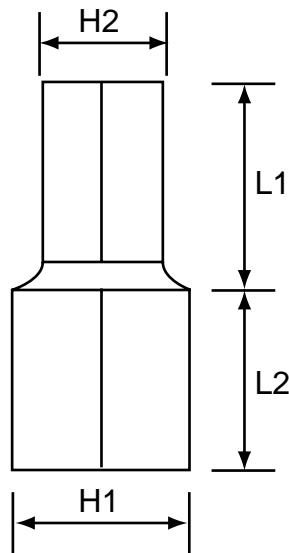

1/4" regular length bit

Drive	Size Tx	L mm	£ Price/Piece
1/4	T10	25	3.50
1/4	T15	25	3.50
1/4	T20	25	3.50
1/4	T25	25	3.50
1/4	T27	25	3.50
1/4	T30	25	3.50
1/4	T40	25	3.50

impact hexagon

hexagon holders
hexagon bits

3/8" - 1/2" - 3/4" - 1 & 1 1/2"

drive holders (with grub screw)

drive	female hex	D2 mm	D1 mm	L mm	£ Price/Piece
3/8	7/16	22	22	38	17.00
1/2	7/16	26	26	40	17.00
1/2	7/8	40	40	55	21.00
3/4	7/8	43	43	55	28.00
1"	7/8	55	55	64	37.00
1"	1-1/4	63	63	69	58.00
1-1/2	1-1/4	83	68	100	109.00
1-1/2	1-3/4	83	83	100	196.00

7/16" - 7/8" - 1 1/4" & 1 3/4"

bits

male hex H1	H2 mm	H2 AF	L mm	L1 mm	L2 mm	£ Price/Piece
7/16	6	1/4	28	14	14	11.00
	8	5/16	28	14	14	11.00
	10	3/8	28	14	14	11.00
	12	7/16	28	14	14	11.00
	14	1/2	28	14	14	11.00
	-	9/16	28	14	14	11.00
7/8	10	3/8	45	22	23	17.00
	12	1/2	45	22	23	17.00
	14	9/16	45	22	23	17.00
	19	3/4	45	22	23	17.00
	22	13/16	45	22	23	18.00
	-	7/8	45	22	23	18.00
	24	1	45	22	23	22.00
	-	1-1/16	45	22	23	22.00
1-1/4	27	1	65	30	35	42.00
	30	1-1/16	65	30	35	42.00
	32	1-1/8	65	30	35	42.00
	33	1-3/16	65	30	35	42.00
	-	1-1/4	65	30	35	42.00
	-	1-5/16	65	30	35	42.00
1-3/4	36	1-3/8	80	35	40	120.00
	41	1-1/2	80	35	40	120.00
	46	1-5/8	80	35	40	120.00
	-	1-3/4	80	35	40	120.00
	-	1-7/8	80	35	40	120.00
	50	2	80	35	40	120.00
	55	-	80	35	40	120.00

impact hexagon

hexagon holders
hexagon bits
internal/external torx bits

hexagon holders

22mm female hex

Square Drive	Hex mm	D2 mm	D1 mm	L2 mm	L mm	£ Price/Piece
3/4	22	44	44	22	54	28.00
1"	22	54	44	22	62	37.00