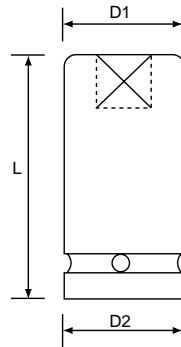

budd wheel, square & octagonal sockets

1" drive female square sockets

Size (A)	D2 mm	D1 mm	L mm	£ Price/Piece
13/16 x 13/16	54	45	95	22.00
17 x 17	54	42	100	22.00
19 x 19	52	45	90	22.00

1" drive budd wheel square, recessed sockets

Square mm	D2 mm	D1 mm	L mm	£ Price/Piece
17	52	40	76	22.00
19	52	43	76	22.00
21	52	44	76	22.00

1" drive octagonal socket

Size A mm	£ Price/Piece
80	200.00
100	390.00

1" square drive combination budd wheel socket

Hex in	Square in	D2 mm	D1 mm	L2 mm	L mm	£ Price/Piece
1-1/2	13/16	57	57	14	99	20.00
41	21	54	58	14	99	20.00