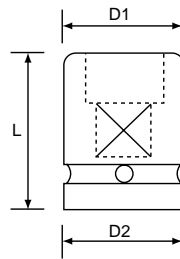

budd wheel, square & octagonal sockets

1" drive female square sockets

Size (A)	D2 mm	D1 mm	L mm	£ Price/Piece
13/16 x 13/16	54	45	95	22.00
17 x 17	54	42	100	22.00
19 x 19	52	45	90	22.00

1" drive budd wheel square, recessed sockets

Square mm	D2 mm	D1 mm	L mm	£ Price/Piece
17	52	40	76	22.00
19	52	43	76	22.00
21	52	44	76	22.00

1" drive octagonal socket

Size A mm	£ Price/Piece
80	200.00
100	390.00

1" square drive combination budd wheel socket

Hex in	Square in	D2 mm	D1 mm	L2 mm	L mm	£ Price/Piece
1-1/2	13/16	57	57	14	99	20.00
41	21	54	58	14	99	20.00