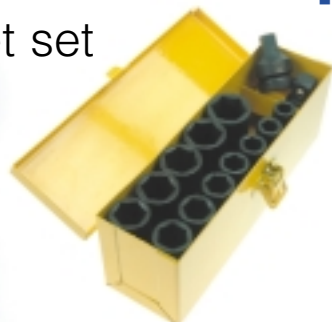

## 1/4" metric 12 piece - socket set

	£ Price/Set
STANDARD LENGTH SET0412PC	20.00
Contents: 6, 7, 8, 9, 10, 11, 12, 13, 14mm Extension bars 50mm, 100mm 3/8 Female x 1/4 Male Adaptor	

## 3/8" AF 12 piece - socket set

	£ Price/Set
STANDARD LENGTH SET06AFS	33.00
DEEP LENGTH SET06AFL	43.00
Contents: 5/16, 3/8, 7/16, 1/2, 9/16, 5/8, 11/16, 3/4, 13/16, 7/8 1/2 Female x 3/8 Male adaptor 3/8 Female x 1/2 Male adaptor	

## 3/8" metric 14 piece - socket set

	£ Price/Set
STANDARD LENGTH SET06MMS	37.00
DEEP LENGTH SET06MML	42.00
Contents: 8, 9, 10, 11, 12, 13, 14, 15, 16, 17, 18, 19mm 1/2 Female x 3/8 Male adaptor 3/8 Female x 1/2 Male adaptor	